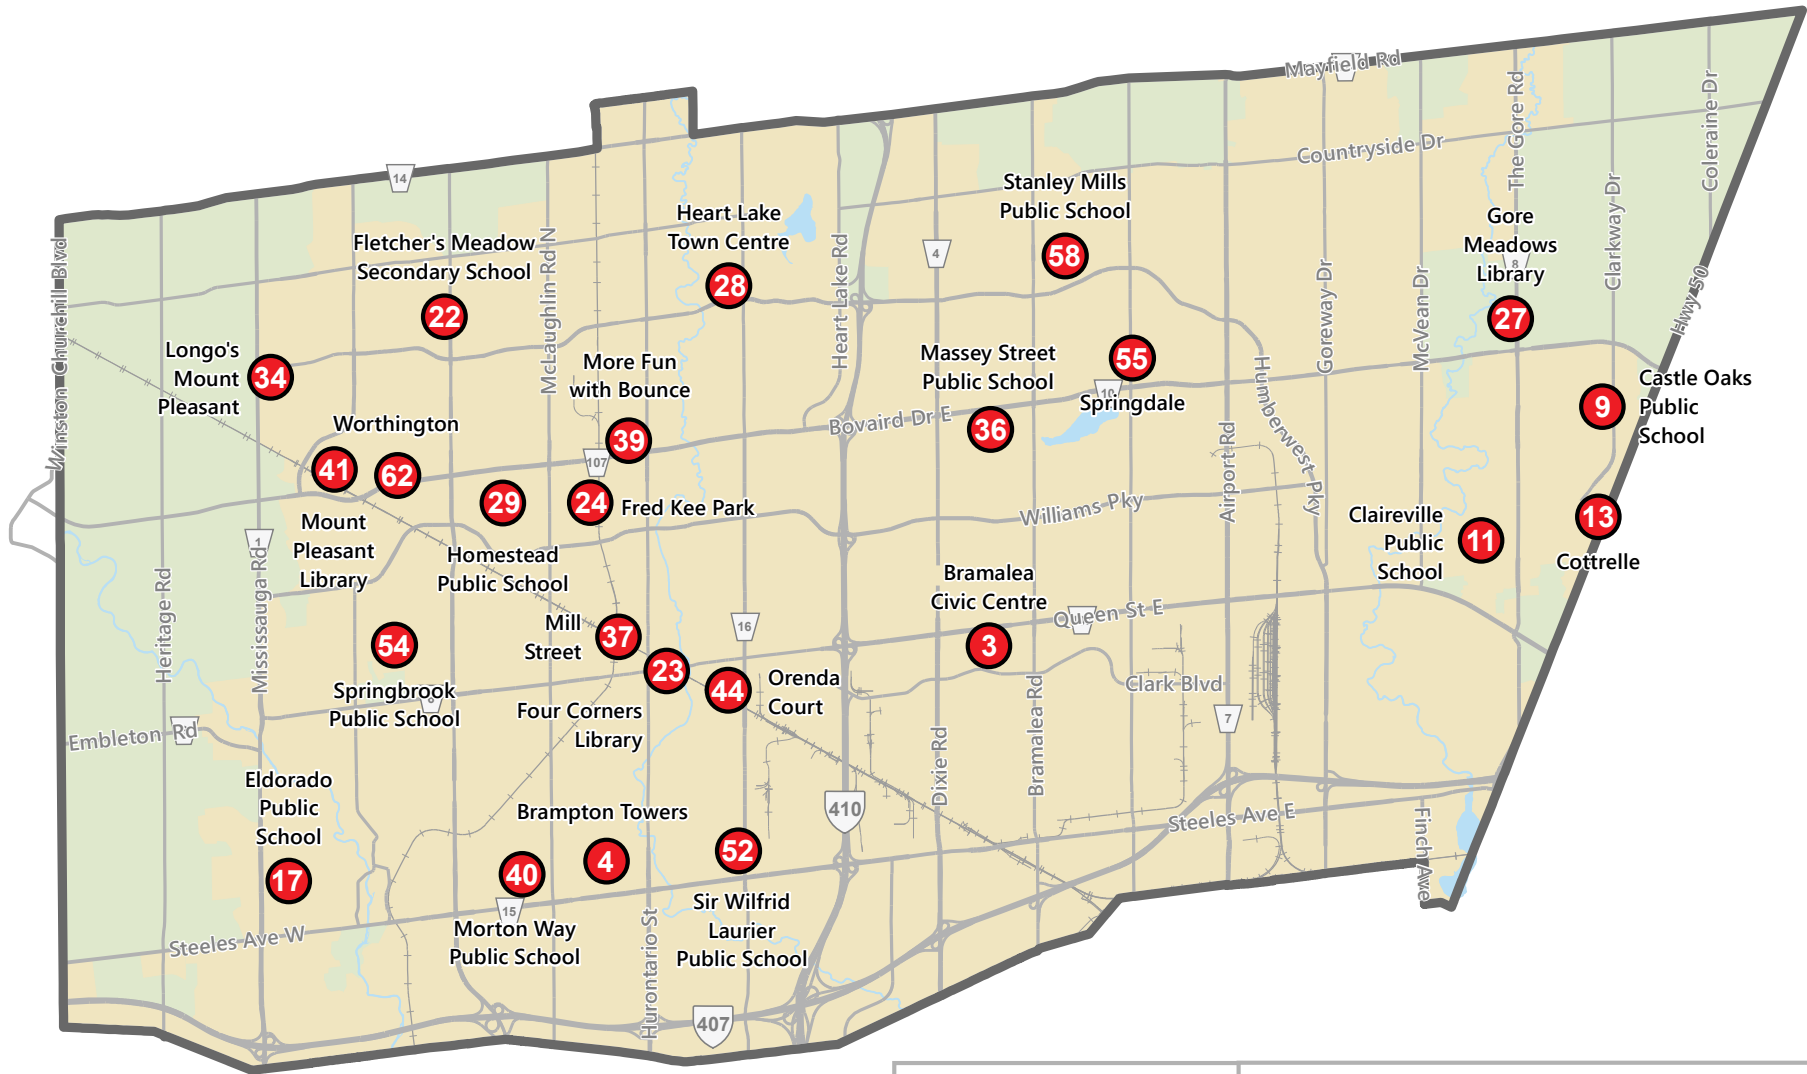

EarlyON Child and Family Centres in Brampton July/August 2019

Legend

1 EarlyON Site

www.ontario.ca/earlyon

EarlyON Child and Family Centres in Brampton						
	Name	Address	Phone Number	City	Site Type	Agency
3	Bramalea Civic Centre	150 Central Park Drive, Unit 301	905-791-9650	Brampton	Centre	MNS
4	Brampton Towers	85 Charolais Blvd	905-452-1973	Brampton	Mobile	CDRCP
9	Castle Oaks Public School	155 Castle Oaks Crossing	647-838-3103	Brampton	Mobile	MNS
11	Claireville Public School	97 Gallucci Crescent	647-838-3103	Brampton	Mobile	MNS
13	Cottrelle	3975 Cottrelle Boulevard, Units 8,9,10	905-794-7111	Brampton	Mobile	MNS
17	Eldorado Public School	25 Wardsville Dr.	905-452-1973	Brampton	Mobile	CDRCP
22	Fletcher's Meadow Secondary School	10750 Chinguacousy Rd.	905-452-1973	Brampton	Mobile	CDRCP
23	Four Corners Library	65 Queen Street East	905-495-3430	Brampton	Mobile	BridgeWay
24	Fred Kee Park	95 Royal Orchard Dr.	647-770-6176	Brampton	Mobile	BridgeWay
27	Gore Meadows Library	10150 The Gore Road	647-838-3103	Brampton	Mobile	MNS
28	Heart Lake Town Centre	180 Sandalwood Parkway East, Unit 8C	905-495-3430	Brampton	Centre	BridgeWay
29	Homestead Public School	99 Fletchers Creek Blvd	905-452-1973	Brampton	Mobile	CDRCP
34	Longo's Mount Pleasant	65 Dufay Road	905-452-1973	Brampton	Mobile	CDRCP
36	Massey Street Public School	95 Massey Street	905-784-6175	Brampton	Centre	BridgeWay
37	Mill Street	57 Mill Street North, Unit 105	905-452-1973	Brampton	Centre	CDRCP
39	More Fun With Bounce	170 Bovaird Drive West, Unit 8	905-495-3430	Brampton	Mobile	BridgeWay
40	Morton Way Public School	200 Morton Way	647-819-6175	Brampton	Centre	BridgeWay
41	Mount Pleasant Library	100 Commuter Drive	905-452-1973	Brampton	Mobile	CDRCP
44	Orenda Court	80 Orenda Court, Apartment 0B3	647-770-6176	Brampton	Mobile	BridgeWay
52	Sir Wilfrid Laurier Public School	364 Bartley Bull Parkway	647-804-6176	Brampton	Centre	BridgeWay
54	Springbrook Public School	145 Jordensen Drive	905-452-1973	Brampton	Mobile	CDRCP
55	Springdale	1090 Peter Robertson Boulevard, Suite 208	905-790-5692	Brampton	Centre	MNS
58	Stanley Mills Public School	286 Sunny Meadow Blvd.	905-890-1010 X 6044	Brampton	Centre	MNS
62	Worthington	35 Worthington Avenue, Unit 27	905-452-1973	Brampton	Mobile	CDRCP